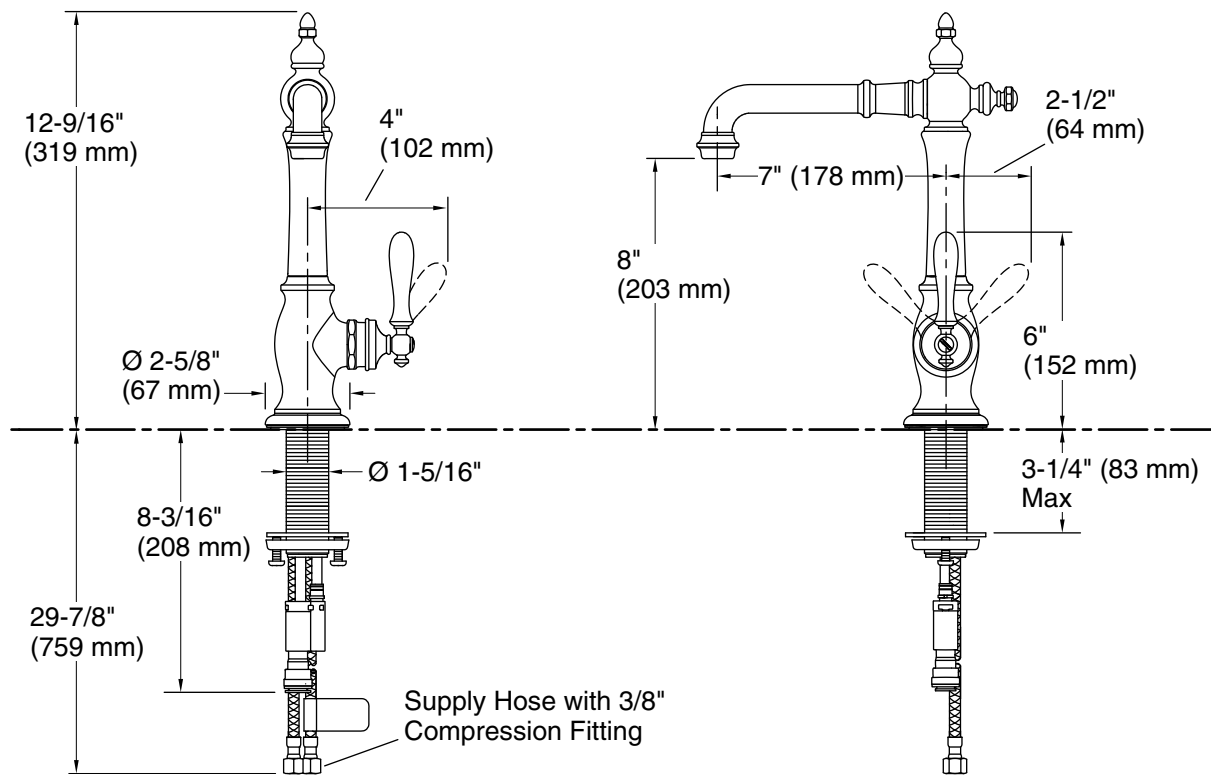

Technical Information

All product dimensions are nominal.

Faucet:

Flow rate: 1.5 gal/min (5.7 l/min)

Pressure: 60 psi (4.1 bar)

Spout:

Spout reach: 7" (178 mm)

Notes